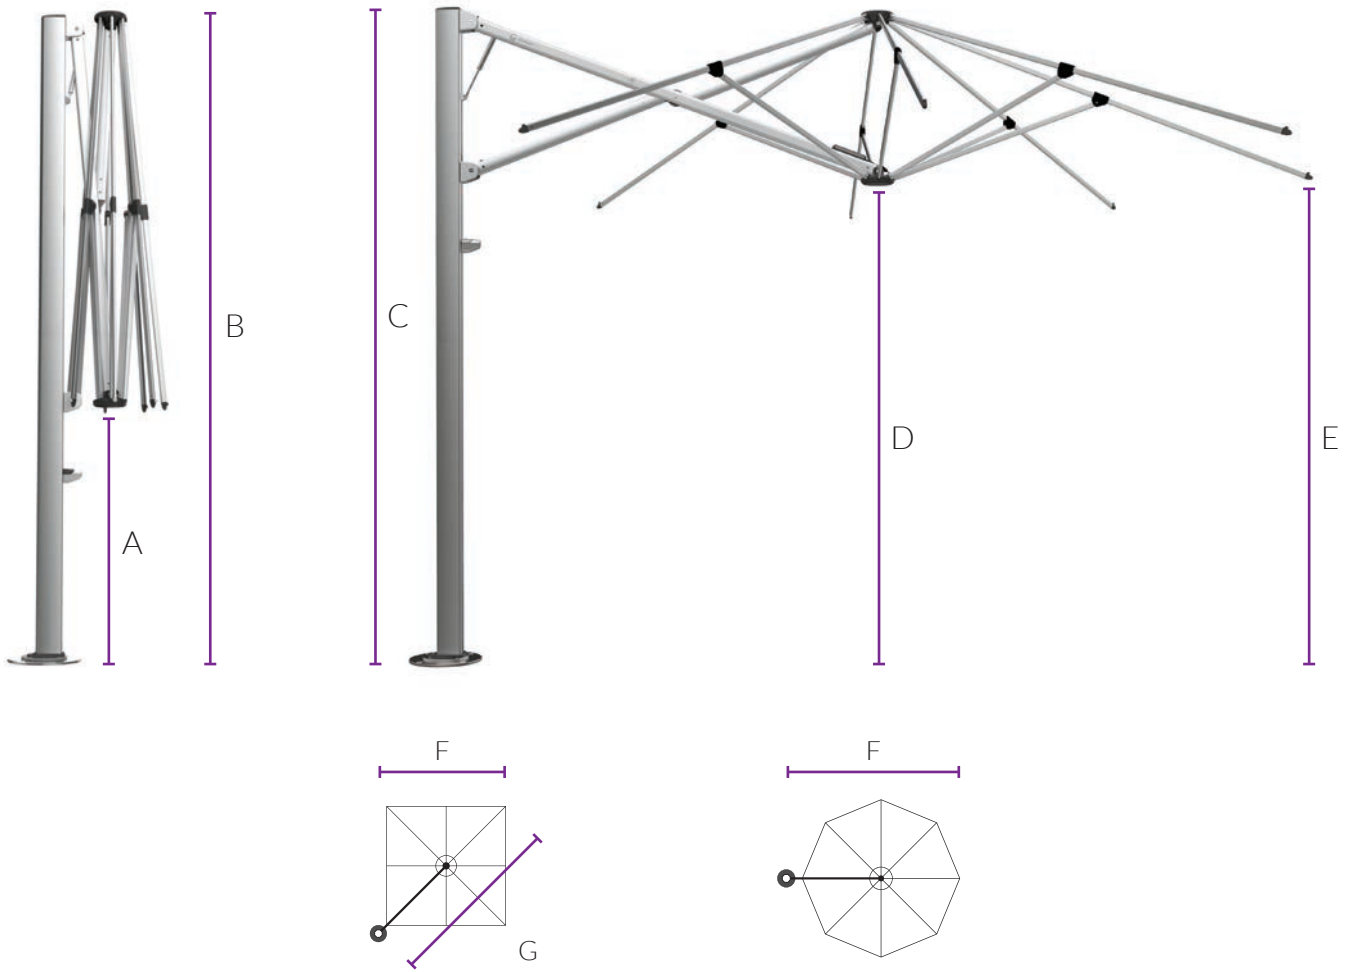

Dimensions

Diagram Legend

	2.5m	8'	3.0m	10'	3.5m	11'	4.0m	13'
A Ground to central frame hub when closed†	860mm	2'10"	620mm	2'1"	1079mm	3'7"	866mm	2'10"
B Total height to top of canopy†	2900mm	9'6"	2824mm	9'3"	2975mm	9'9"	2899mm	9'6"
C Height of umbrella to top of mast cap†	2908mm	9'6"	2908mm	9'6"	2908mm	9'7"	2908mm	9'6"
D Ground to central frame hub when open†	2130mm	7'0"	2054mm	6'9"	2205mm	7'3"	2128mm	7'0"
E Ground to lower outer edge of canopy†	2222mm	7'3"	2219mm	7'3"	2237mm	7'4"	2172mm	7'2"
F Centre of Spigot to outside edge of canopy	2646mm	8'8"	2973mm	9'10"	3447mm	11'4"	3923mm	12'10"
G Diagonal from centre of mast to corner	3742mm	12'3"	4205mm	13'10"	N/A	N/A	N/A	N/A

†Free-standing Base installations will add 165mm | 6" to the height and surface plates will add 12mm | 1/2" to the height. Adding the optional Castor Wheels to the Free-standing Base will increase height a further 45-80mm | 2-3" to the height. All sizings and conversions are approximate and subject to change without notice. Refer to specsheets for exact, up-to-date measurements.