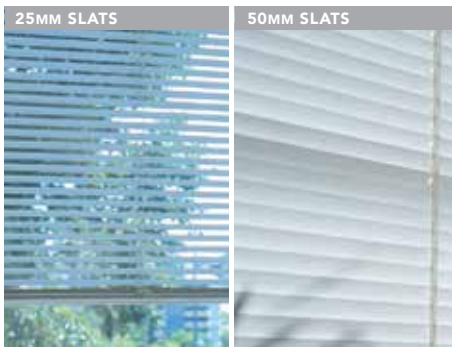

Venluree venetian blinds provide the perfect complement to interiors.

Venetian blinds can transform any room in the home into an elegant and warm environment. A wand allows you to control the amount of light in each room and provide complete privacy.

Venluree designs each blind to your specifications and the exclusive reinforced head rail with light control lip allows us to manufacture blinds up to 3.6 metres wide and drops of 2.5 metres.

Venluree provides solutions for curved or angled windows as well and can handmake a venetian blind to cover most architecturally designed window shapes. ☰

SLENDERLINE – 25MM SLATS

The contemporary lines of the slenderline range has become New Zealand's favourite venetian.

TRADITIONAL – 50MM SLATS

The traditional venetian incorporates the latest control mechanisms.

SPECIAL SHAPE VENETIANS

Designed and fitted to order. The controls are individually designed to operate from any unconventional angle.

AVAILABLE IN 25MM & 50MM + TIMBER

FEATURES

- ✔ Powder coated long-life aluminium head and base rails
- ✔ Optional spring loaded rubber stoppers in the base to hold the blind firmly at the desired height
- ✔ Extensive colour range
- ✔ Designed and fitted to your specifications

OPTIONS

- ✔ Spring loaded hold down clips
- ✔ Hold down brackets
- ✔ Child safety cord cleats