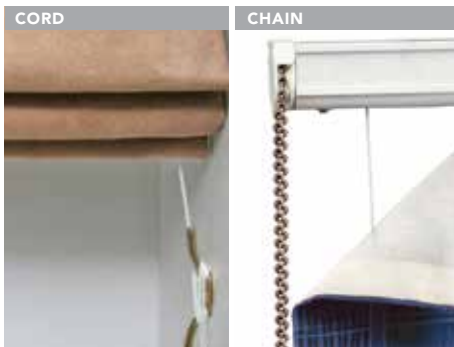

Open up to a whole new world

- Blinds
- Curtains
- Screens
- Awnings
- Shutters

**VEN
LU
REE**

roman blinds

Venluree's Roman Blind range utilizes curtain fabrics and lining from our extensive curtain range. A Roman Blind offers a clean tidy look and can be positioned either inside or outside the window frame/opening allowing the blind to be raised above the window thus not restricting the view.

Roman Blinds can be lined the same way as a curtain is lined, to give complete block out or using polyester cotton lining that is translucent but provides the base curtain fabric protection from the sun.

A Roman blind is the perfect solution where you do not have any stack room for a curtain but still desire a curtain design or wish to match existing curtains. ☰

CORD OPERATED

This is the traditional method utilising a wooden batten (40mm x 20mm) at the top of the blind with the fabric attached (normally Stapled) with metal eyes screwed into the headrail so cords can be threaded through it.

CHAIN OPERATED

A more recent innovation utilising an aluminium headrail, internal tilt rod and cord spooling cones with a chain drive mechanism at the end of the headrail. Fabric is secured to headrail using Velcro. Velcro taped to aluminium headrail and corresponding Velcro sewn into the top of the fabric.